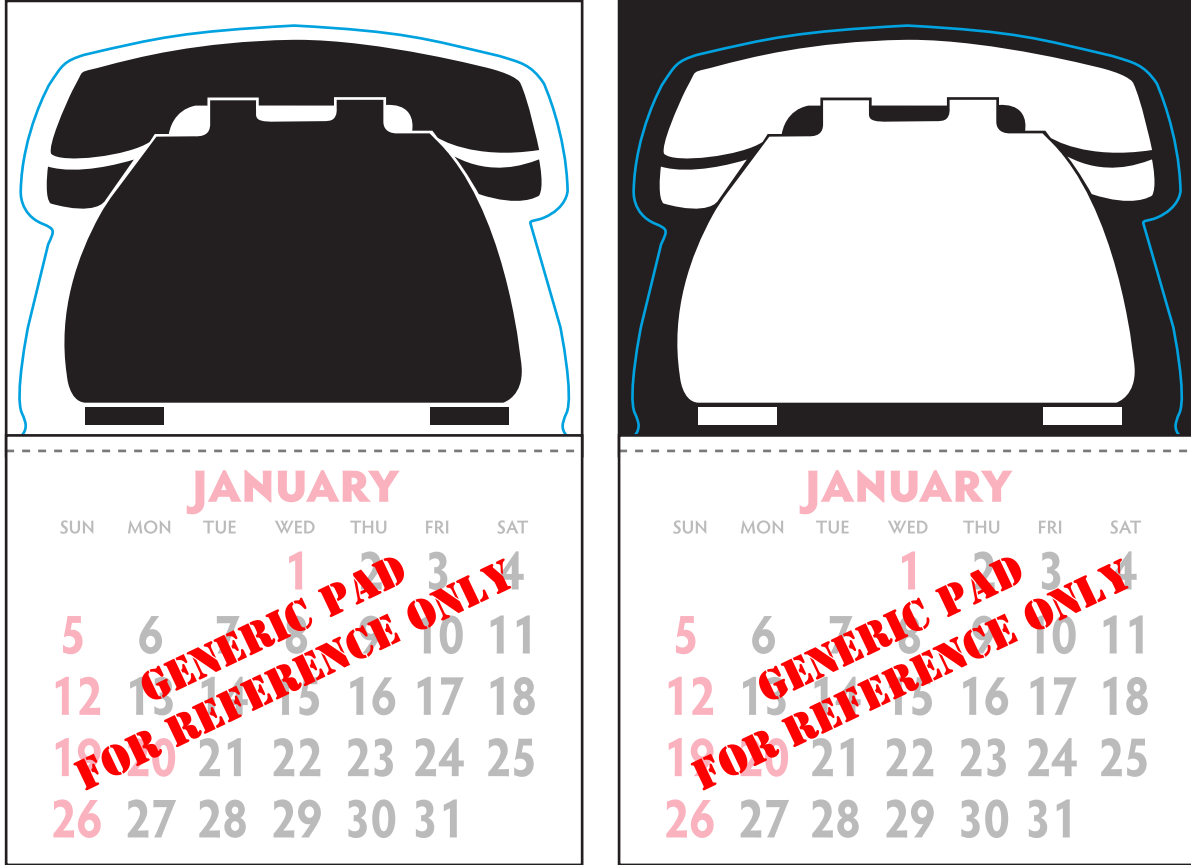

TEMPLATE

CYAN INDICATES KISS CUT,
WILL NOT PRINT

REVERSED OPTION

KWV-33 CALENDAR
SIZE: 3" X 4.5" APPROXIMATELY
MATERIAL: SMOOTH VINYL
IMPRINT COLORS: SPOT COLOR

SPANISH CALENDAR PADS AVAILABLE

Notes:

Colors viewed will vary vastly from monitor to monitor. Do NOT rely on screen images for exact color matches. A physical proof can be supplied for color critical applications. Two types of proofs are available for color approval. Production proofs show exact color, contract proofs show approximate color. Contact printer for color proofing options and pricing pertaining to order.