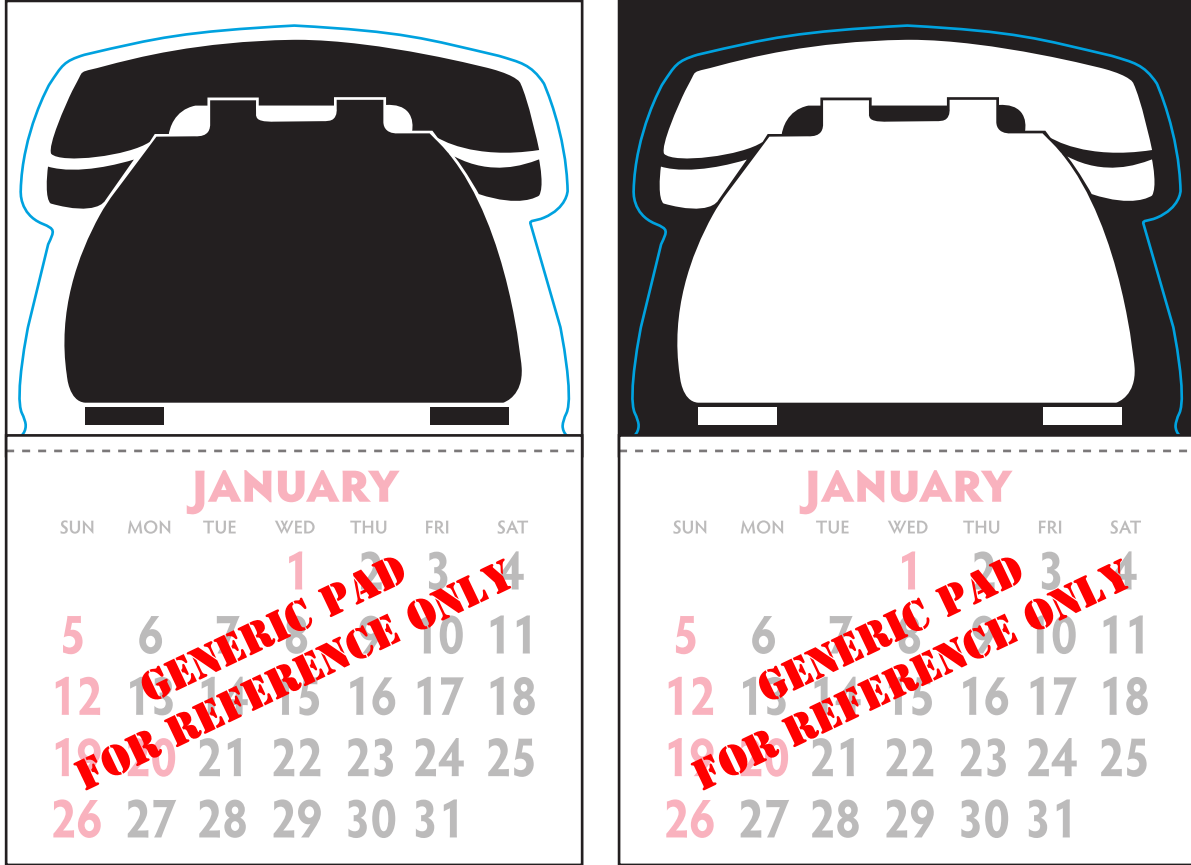

TEMPLATE

CYAN INDICATES KISS CUT,
WILL NOT PRINT

REVERSED OPTION

KWV-33 CALENDAR
SIZE: 3" X 4.5" APPROXIMATELY
MATERIAL: TEXTURED VINYL
IMPRINT COLORS: SPOT COLOR

SPANISH CALENDAR PADS AVAILABLE

Notes:

Colors viewed will vary vastly from monitor to monitor. Do NOT rely on screen images for exact color matches. A physical proof can be supplied for color critical applications. Two types of proofs are available for color approval. Production proofs show exact color, contract proofs show approximate color. Contact printer for color proofing options and pricing pertaining to order.