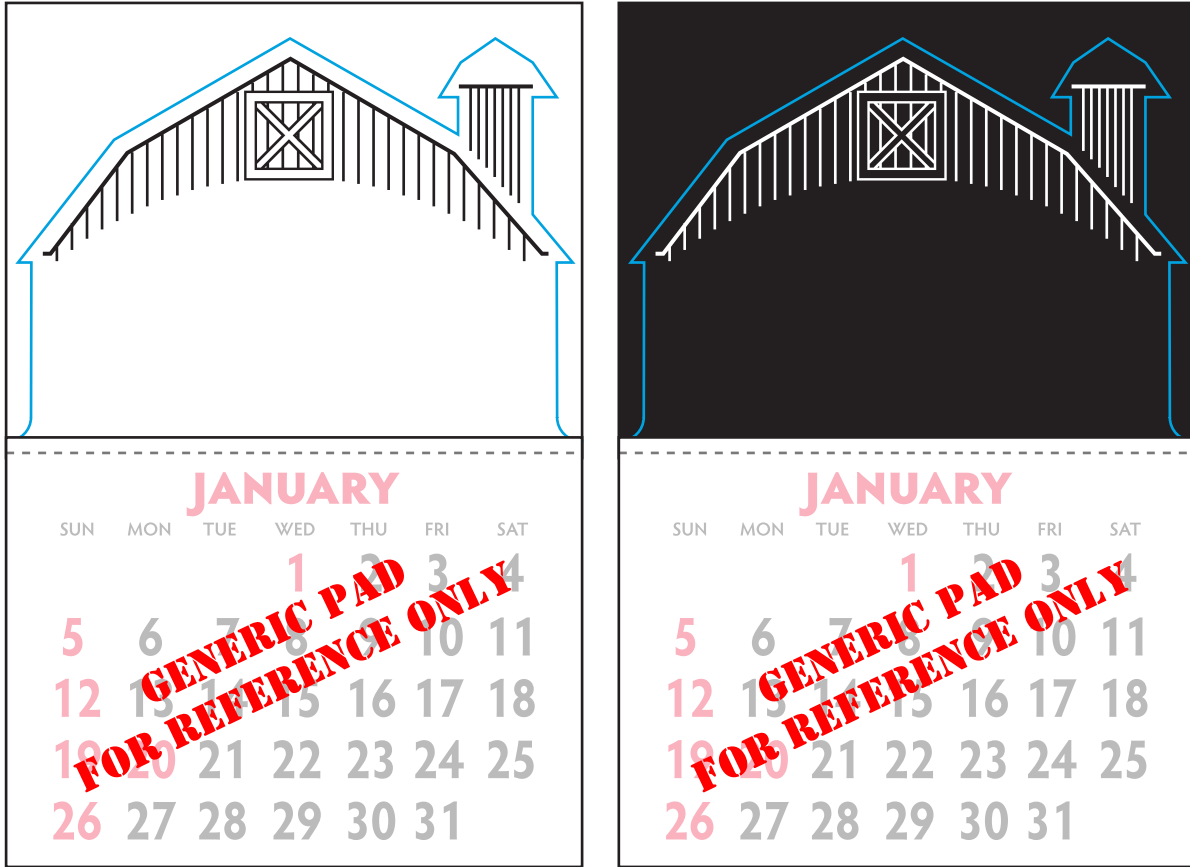

# TEMPLATE

CYAN INDICATES KISS CUT,  
WILL NOT PRINT

REVERSED OPTION

KWV-20 CALENDAR  
SIZE: 3" X 4.5" APPROXIMATELY  
MATERIAL: TEXTURED VINYL  
IMPRINT COLORS: SPOT COLOR

SPANISH CALENDAR PADS AVAILABLE

Notes:

Colors viewed will vary vastly from monitor to monitor. Do NOT rely on screen images for exact color matches. A physical proof can be supplied for color critical applications. Two types of proofs are available for color approval. Production proofs show exact color, contract proofs show approximate color. Contact printer for color proofing options and pricing pertaining to order.