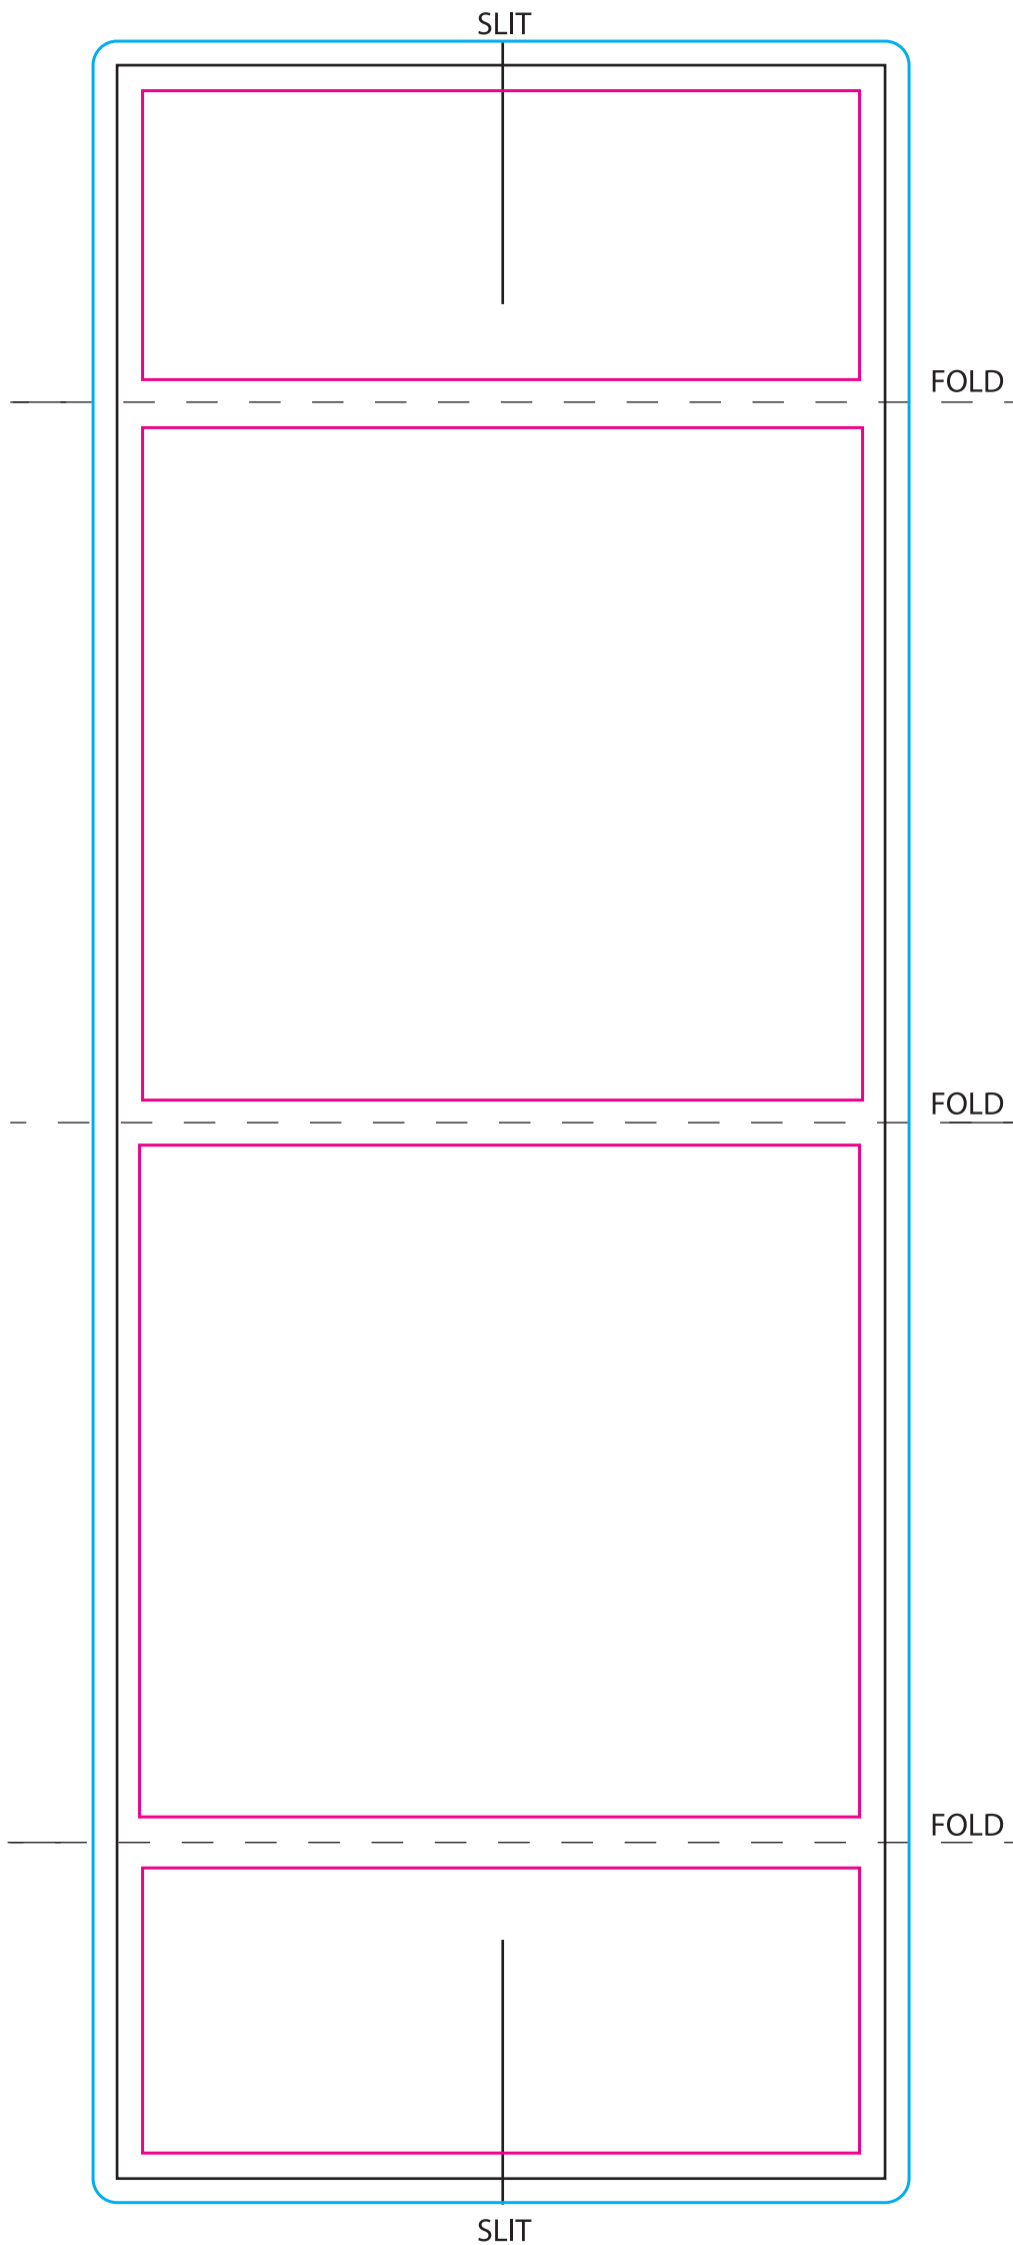

TEMPLATE

BLACK IS CUT LINE
MAGENTA IS IMPRINT AREA
(Keep important graphics and text within this area)
CYAN IS BLEED

ITEM: KP-66/ KP-664
MATERIAL: 10 MIL RIGID VINYL
SIZE: 4" x 4.5" (FOLDED)
IMPRINT COLORS:

Notes:

Colors viewed will vary vastly from monitor to monitor. Do NOT rely on screen images for exact color matches. A physical proof can be supplied for color critical applications. Two types of proof are available for color approval. Production proofs show exact color, contract proofs show approximate color. Contact printer for color proofing options and pricing pertaining to order.