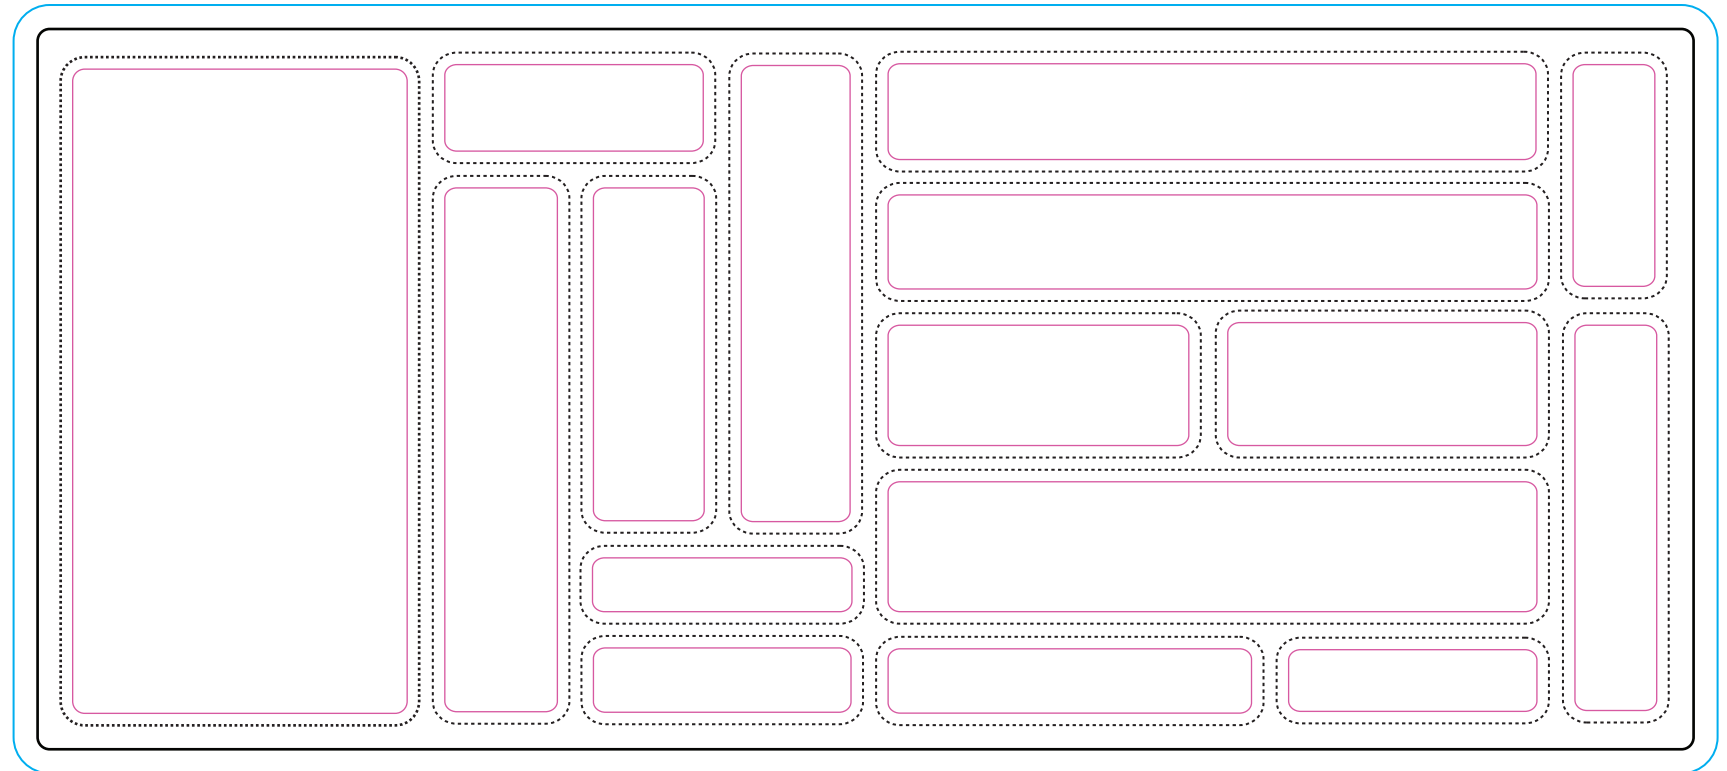

TEMPLATE

BLACK IS CUT LINE
 DASHED LINE IS KISSCUT LINE
 MAGENTA IS IMPRINT AREA
 (Keep important graphics and text within this area)
 CYAN IS BLEED

VERTICAL

HORIZONTAL

ITEM: KX-33V WORD PLAY
 MATERIAL:
 SIZE: 3.75" X 8.625" CARRIER SHEET
 IMPRINT COLORS:

EXAMPLE SHOWN

Notes:

Colors viewed will vary vastly from monitor to monitor. Do NOT rely on screen images for exact color matches. A physical proof can be supplied for color critical applications. Two types of proof are available for color approval. Production proofs show exact color, contract proofs show approximate color. Contact printer for color proofing options and pricing pertaining to order.